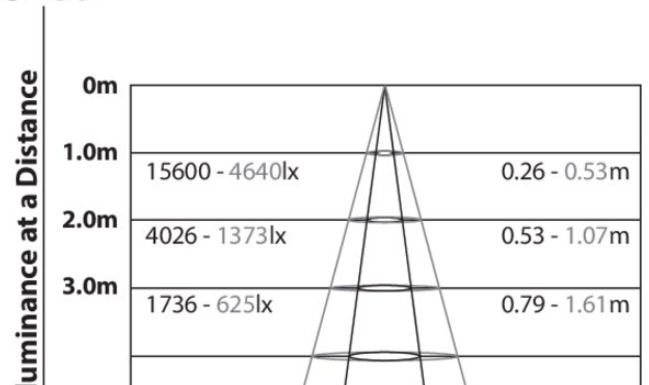

With on board genuine W-DMX receivers these can be controlled wirelessly, via DMX directly or stand alone, expect 9hours of battery life from the lithium powerpacks and yet they will only take 6hours to charge. A zoom range of 15 – 30degree, weight is 5.5kg per fixture and with an IP rating of IP54, means they are suitable for most applications.

Hercules comes in a 'charge-in-roadcase' of 6 units ready for work. Single units are also available for purchase.

Specifications

Product	Hercules Uplight set of 6 in case
Code	LEDSET005
LED Quantity	4 x 10W
Power Supply	110-240V AC, 50/60Hz
Power Consumption	50W
Charging Hours	6 Hours
Working Hours	9 Hours at 100%
Data Connection	5-pin DMX, Built in Wireless Solution
DMX Channels	4, 6, 10 HSV and HSI
Zoom	11 - 20°
Dimming Curves	4 Modes
Dimming Resolution	16 Bit
Housing	Die-cast Magnesium
Colour	Black
Dimensions	312(W) x 250(D) x 108(H)mm
Weight	5.5kg

15°-30°

Lux Center Beam Angle: 15°-30° Beam Width